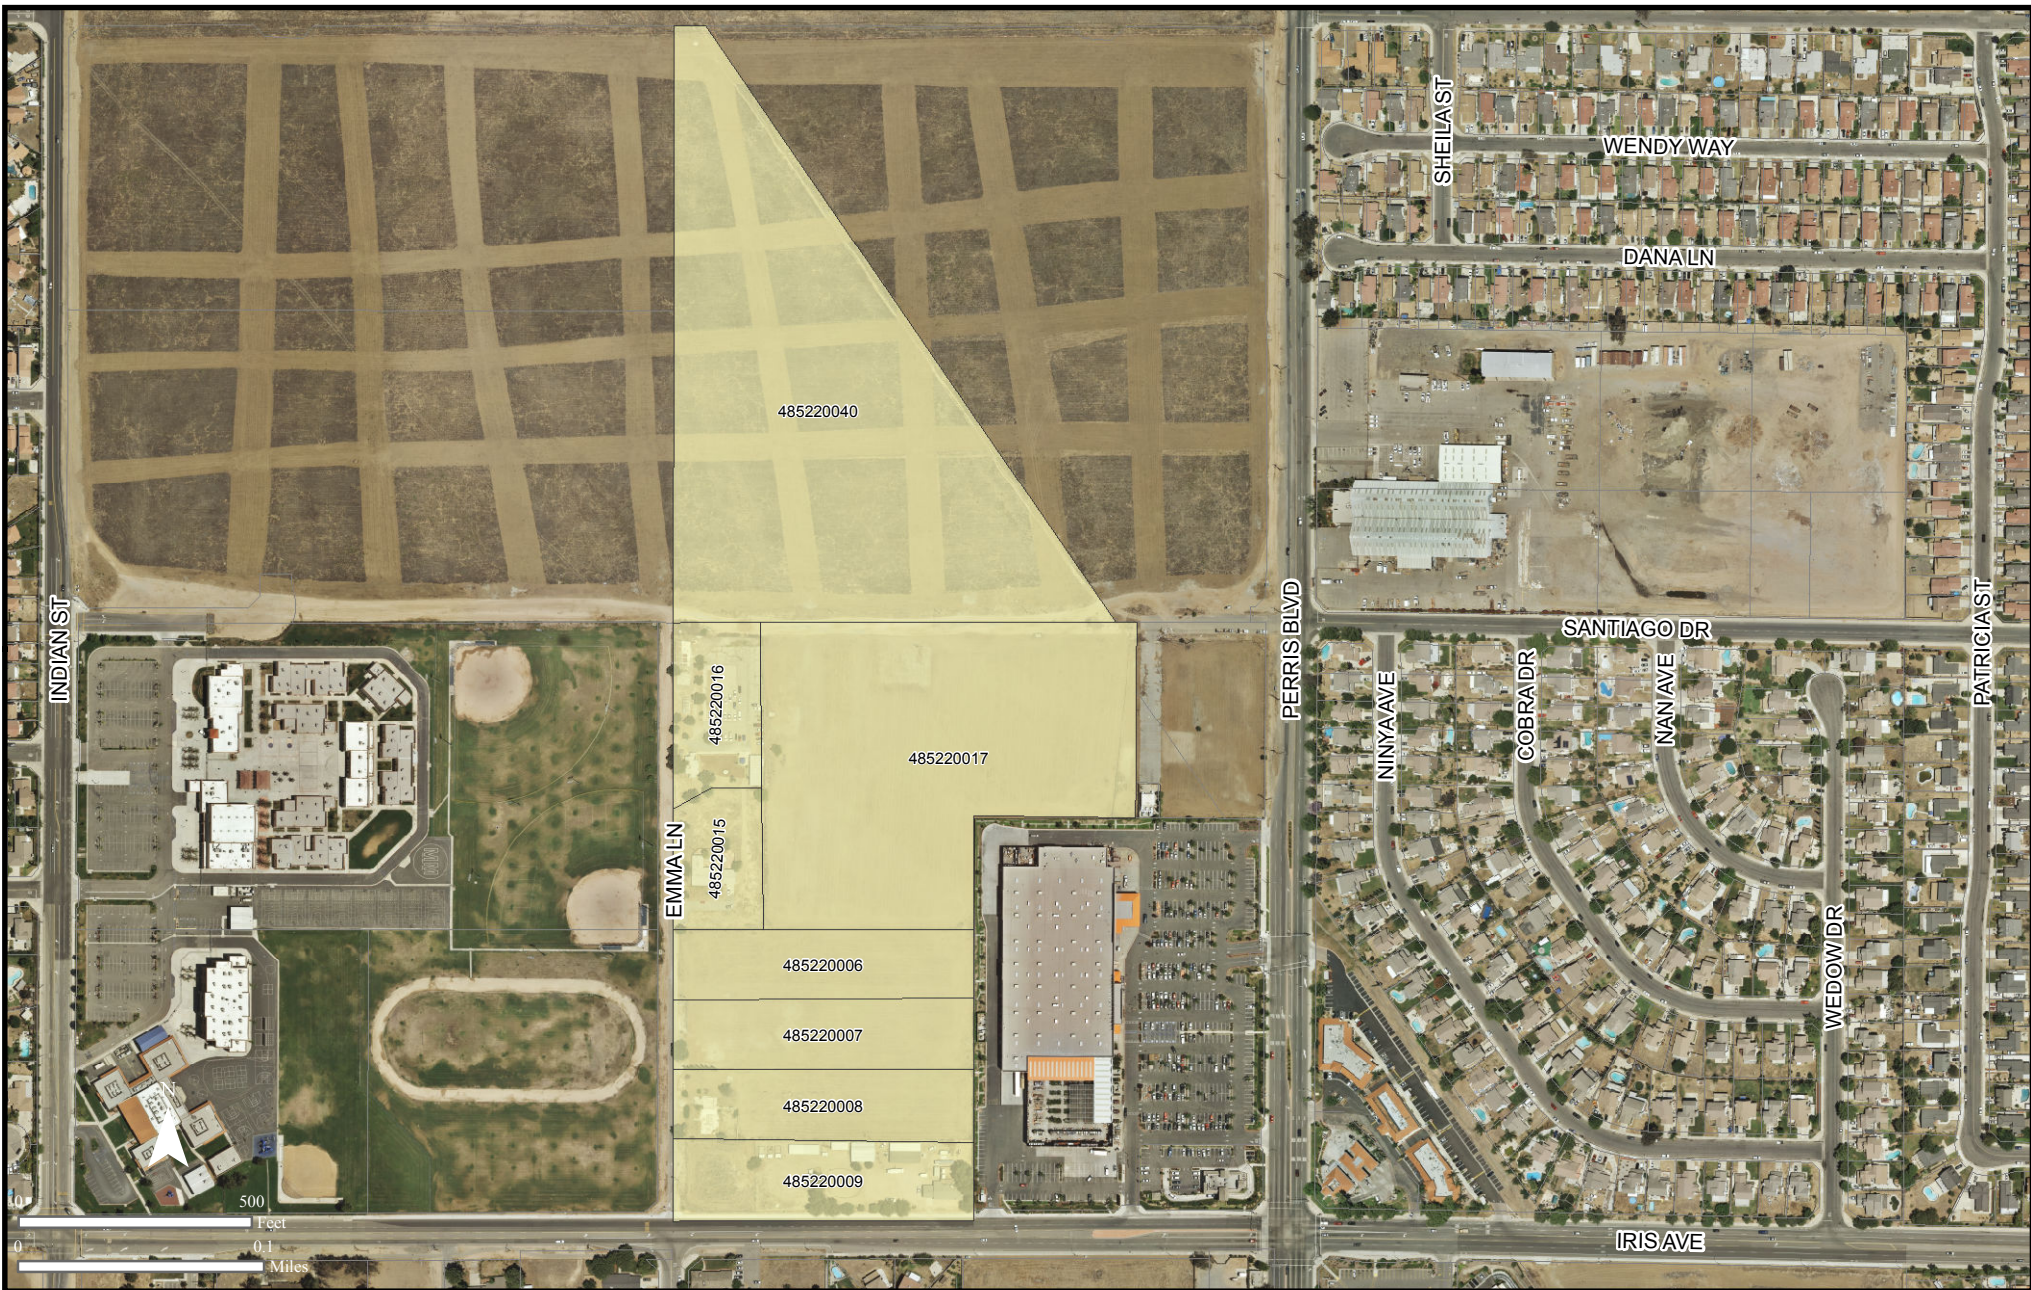

Exhibit:

E

Map Status: DRAFT

CITY OF MORENO VALLEY RESIDENTIAL 30 (R30) REZONING

Map Produced by Moreno Valley Geographic Information System

Map Legend

Area #4 Parcels