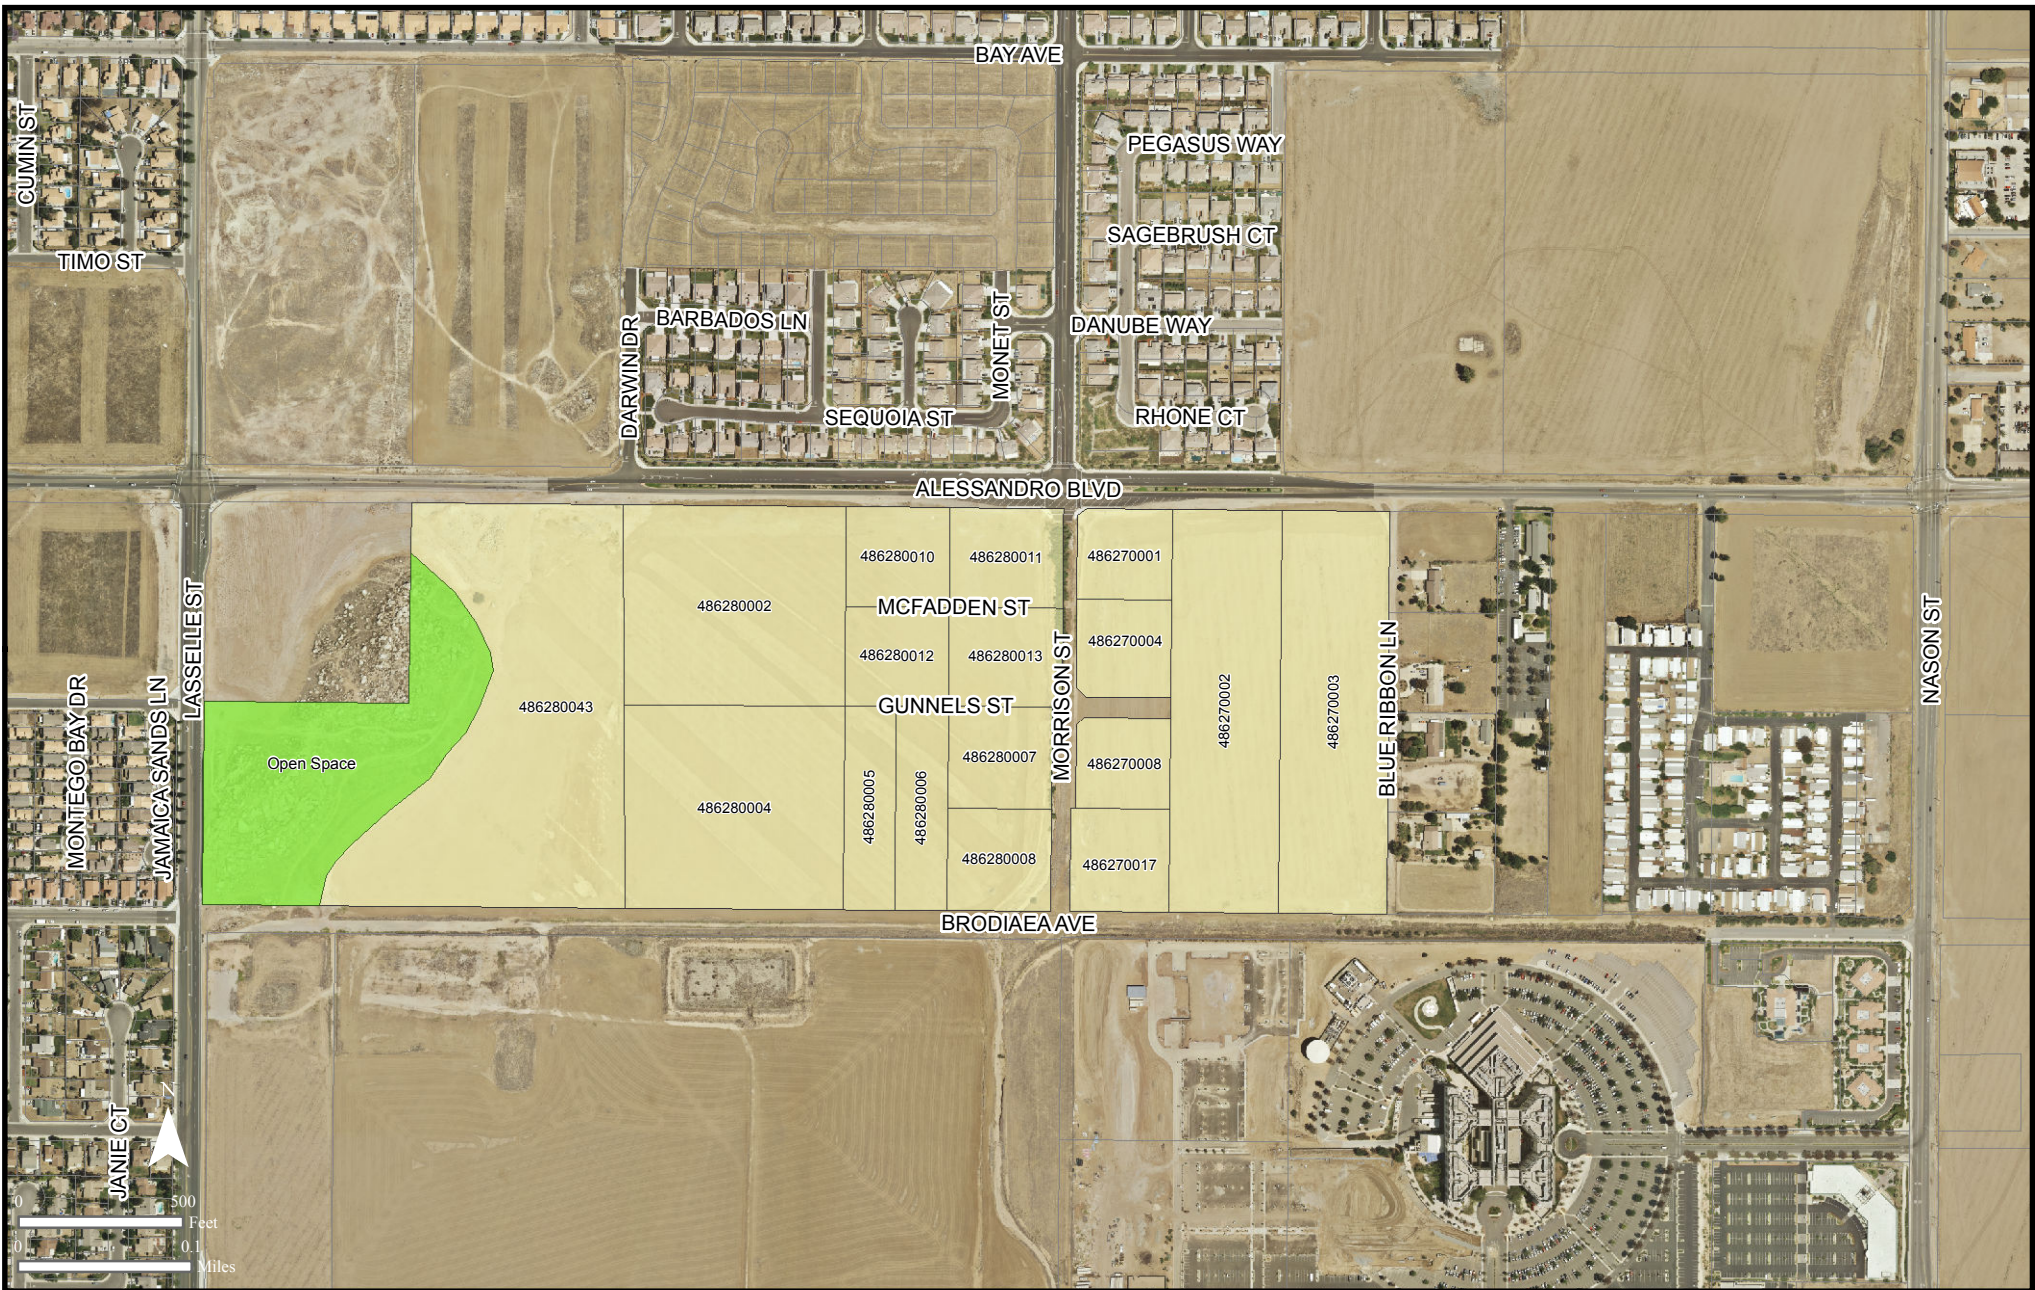

Exhibit:

E

Map Status: DRAFT

CITY OF MORENO VALLEY RESIDENTIAL 30 (R30) REZONING

Map Produced by Moreno Valley Geographic Information System

Map Legend

- Area #3 Parcels
- Open Space